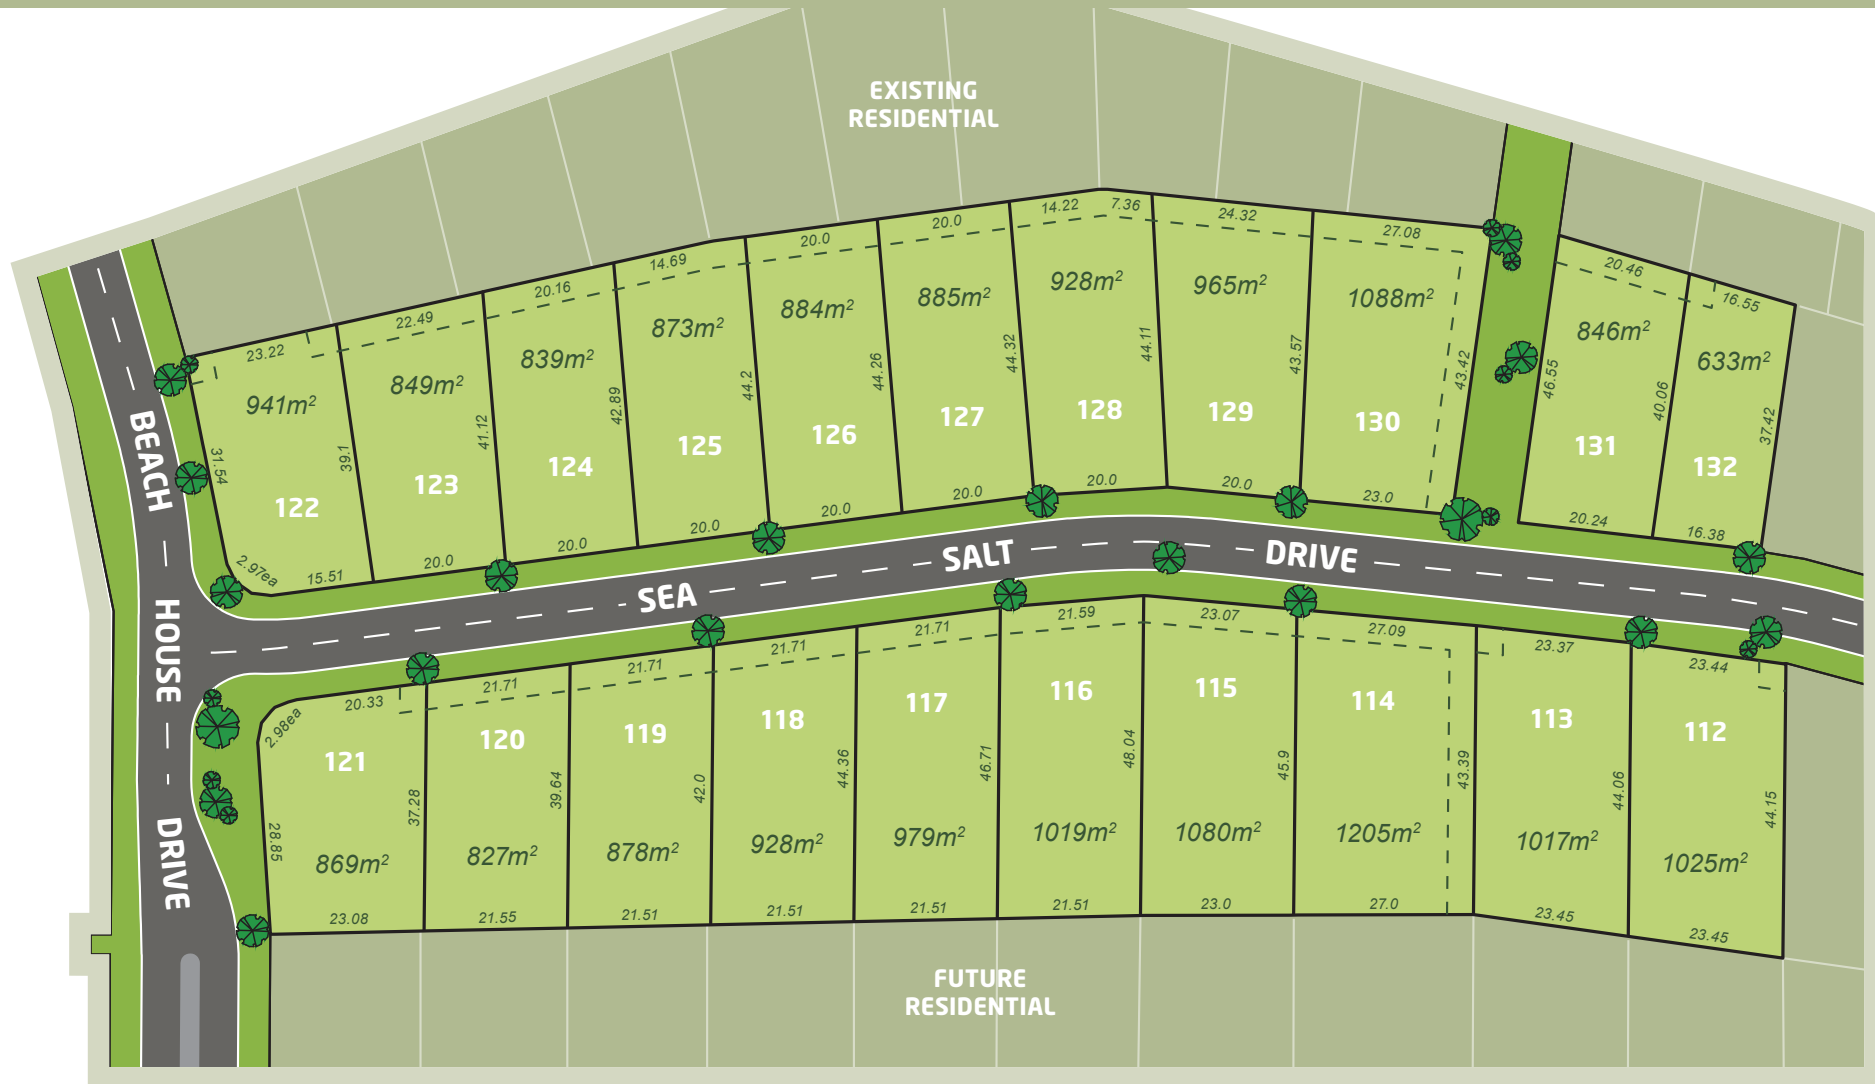

Sea Salt Drive

Phone: 0448 333 666

via Chandler Road, Lammermoor Qld 4703

email: info@kepdev.com.au

www.theshoalsland.com

Big blocks by the beach

See the **NEW RELEASE** in this **VERY POPULAR** estate.
SEA SALT DRIVE at **THE SHOALS**

We've got Coastal Living Covered

- Walk to beautiful Lammermoor Beach
- Minutes to the Marina
- Large level allotments
- Some with sea views
- A great range of allotments for your ultimate coastal lifestyle
- A couple small enough for hassle-free Living
- Plenty with room for the shed, the pool, the boat, the kids, the dog...
- Join this great community of owner occupiers