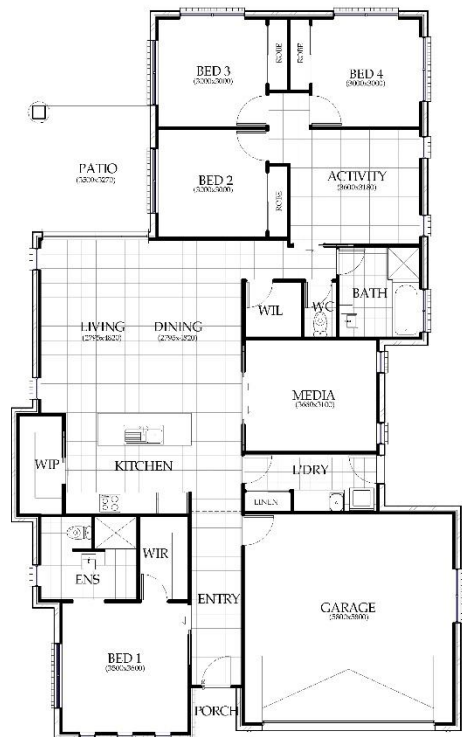

# \$444,400

House and Land Package – Lot 71 Shoalwater Circuit, The Shoals

Artist impression for illustration purposes only

## Linus 212

4 | 2 | 2 |  
Land 810m<sup>2</sup> | Width 11.9m | Depth 20.2m

### Full Turn Key Package Includes:

- Large Open Plan Living/Dining
- Separate Activity Area
- Media Room
- Fantastic Ensuite
- Stone Benchtops to Kitchen
- Walk in Pantry
- Plenty of Storage incl. Walk in Linen
- Ceiling Fans throughout
- Tiled Porch
- Grey Glass throughout
- Roller Blinds to all Windows and Sliding Glass Doors
- Clothesline & Letterbox
- Landscaped, Turf, Fencing & Garden